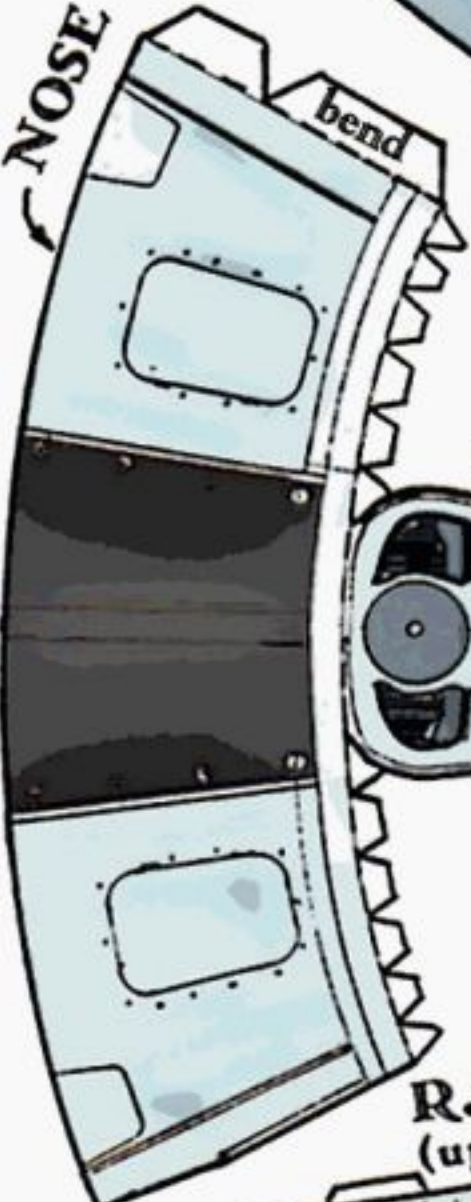

Reeclcraft

RONANZA

WSAM=85%

WING CENTER SECTION
A
(remember dihedral)

PROPELLER
SPINNER

V
TAIL

NOSE

bend

ANTENNA

FUSELAGE

LANDING GEAR

FOLD

CROSS SECTION

GLUE

NOSE GEAR

TAIL (R.H.)

R.H. WING (upper surface)

GLUE A HERE

LOWER SURFACE OF WINGS

GLUE LEFT HAND UPPER WING HERE

GLUE A HERE

MORE INFO AT: www.fiddlersgreen.net MUDGET/FYN