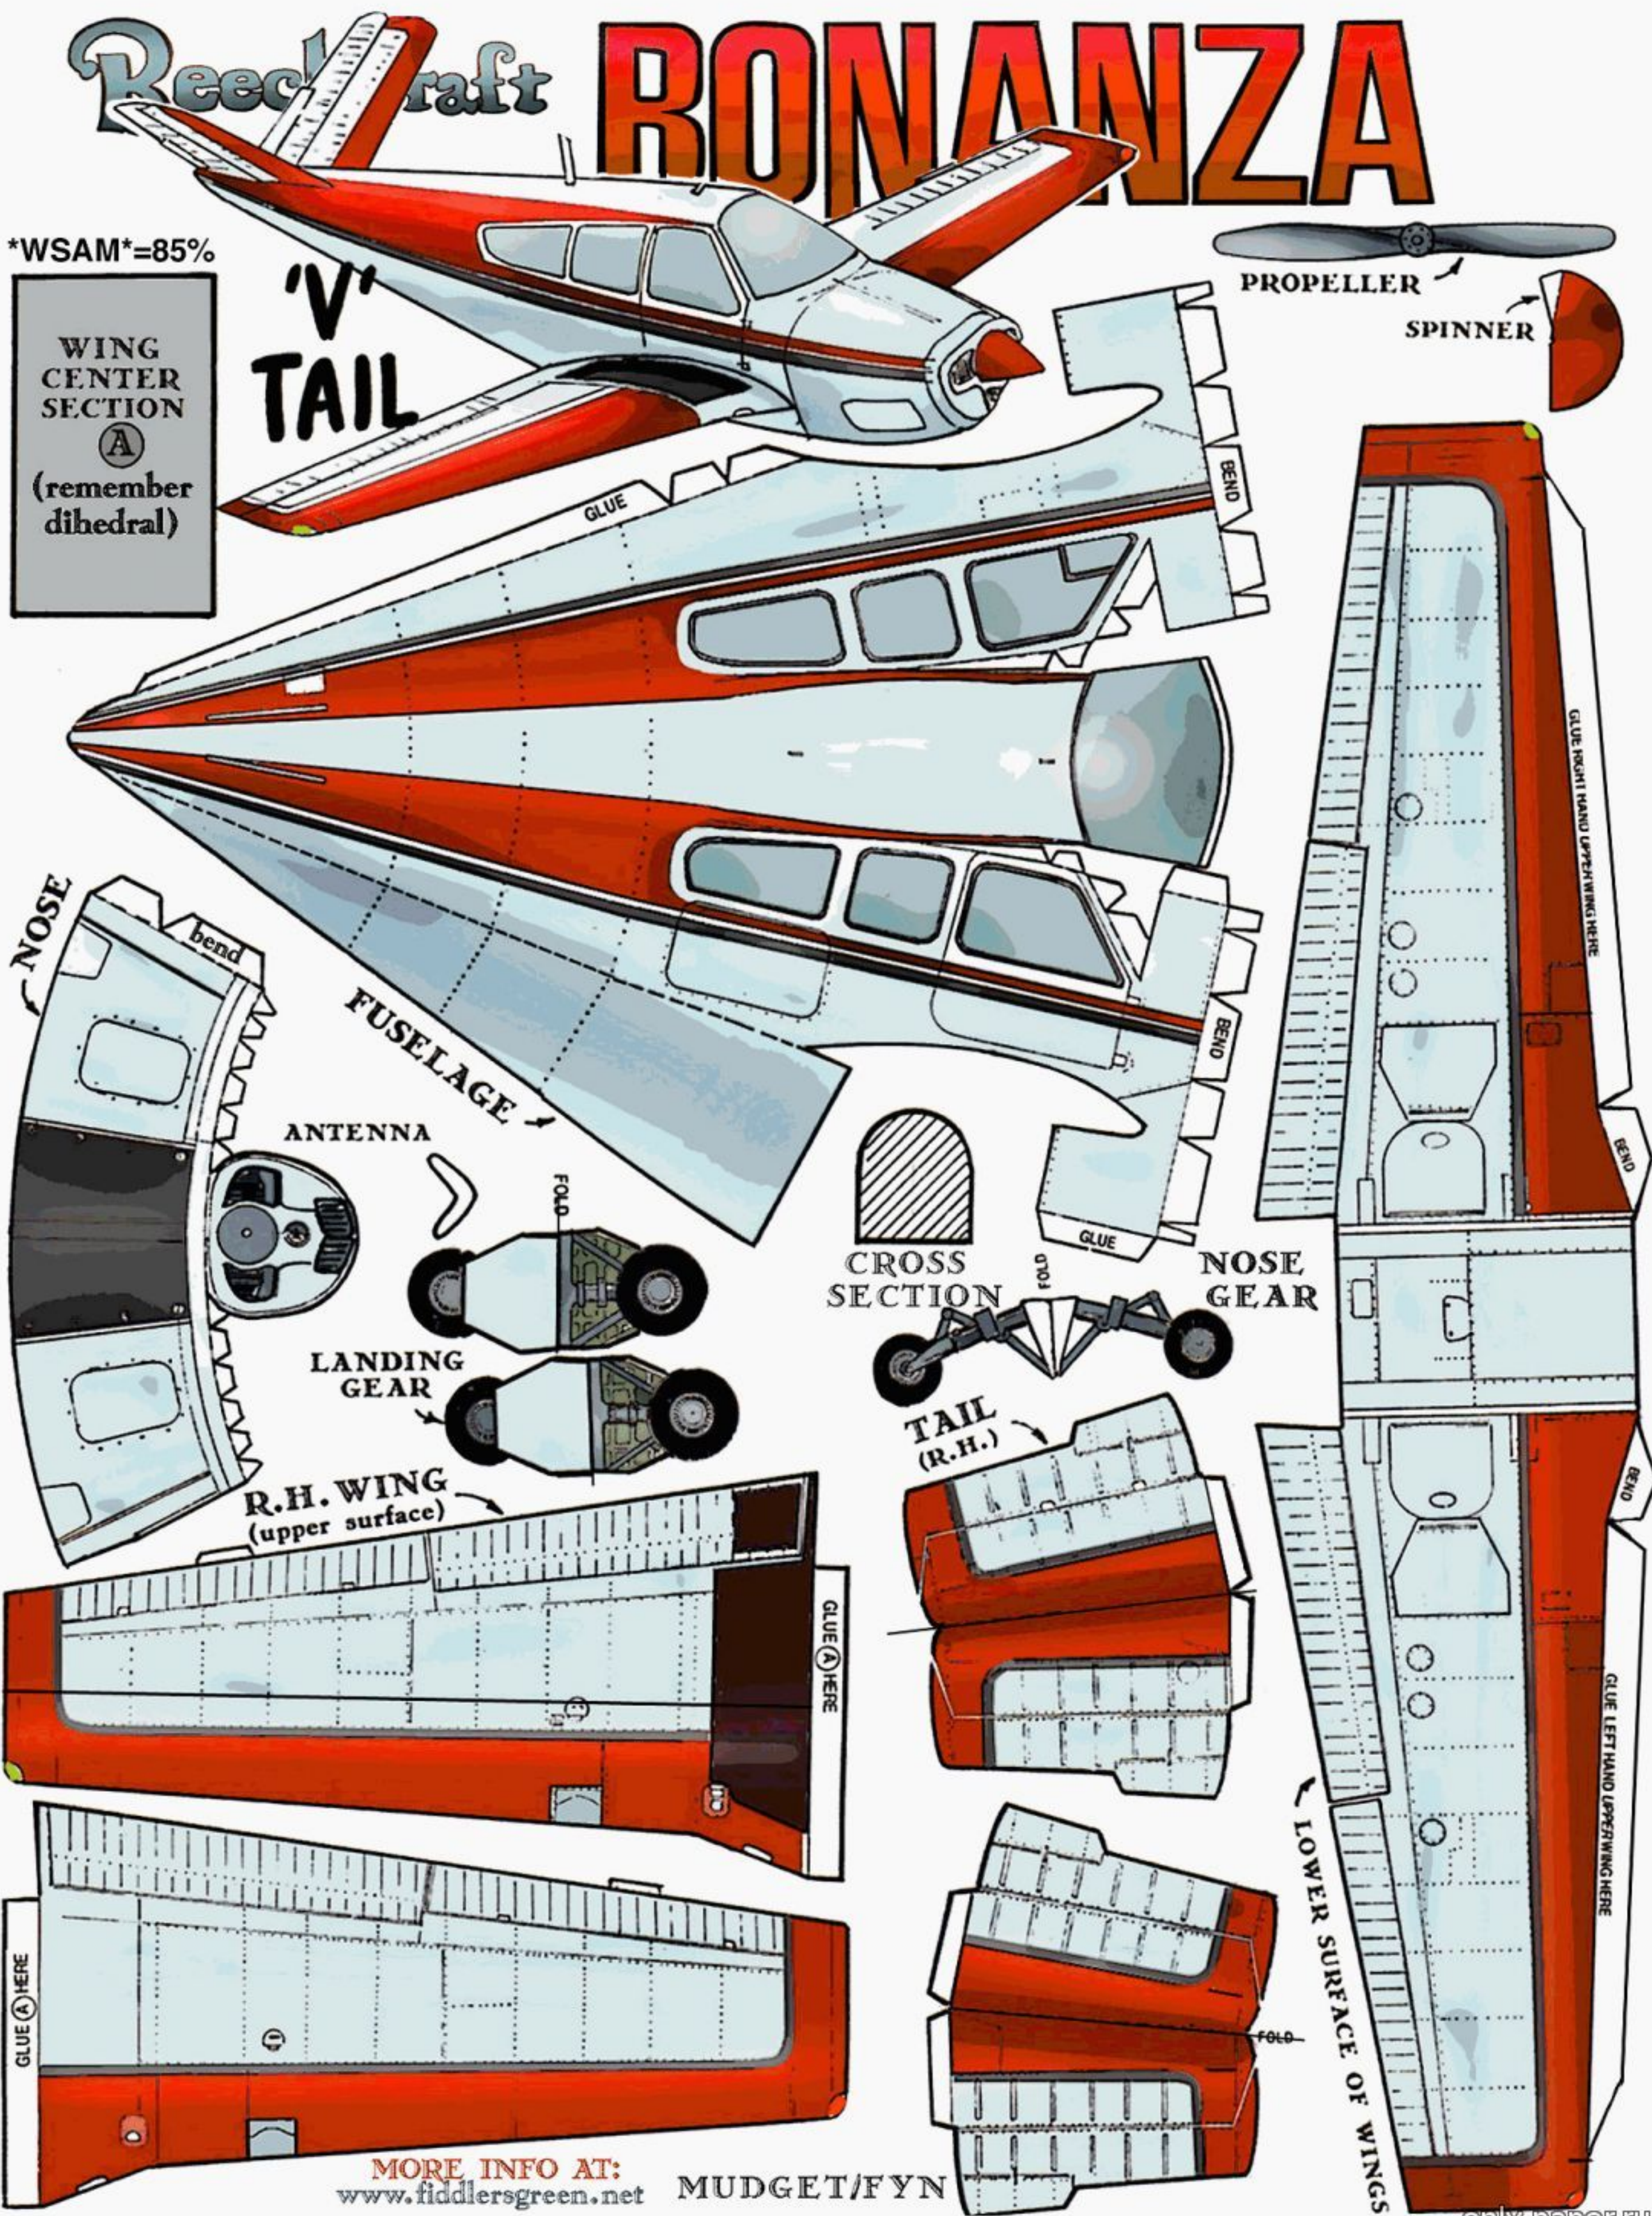

Reeclcraft

RONANZA

WSAM=85%

WING CENTER SECTION
A
(remember dihedral)

PROPELLER
SPINNER

V
TAIL

NOSE

bend

ANTENNA

FUSELAGE

LANDING GEAR

FOLD

CROSS SECTION

GLUE

NOSE GEAR

TAIL (R.H.)