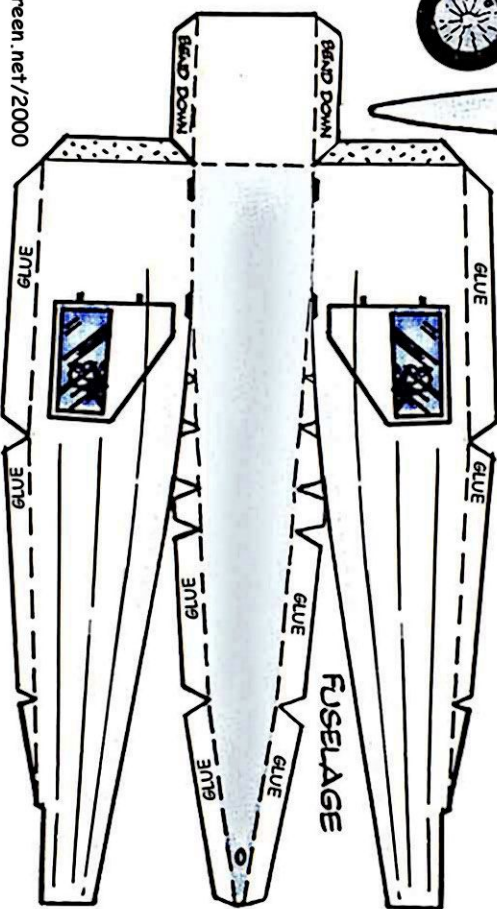

# Spirit of St. Louis

\*WSAM\*=100%

CHARLES LINDBERGH

GLUE PROPS BACK TO BACK

PROP

SPINNER

LANDING GEAR

FOLD AND GLUE

FOLD AND GLUE

CABIN STRUTS

WING STRUTS SEE SKETCH OVER

FOLD AND GLUE

more stuff at: [www.fiddlersgreen.net](http://www.fiddlersgreen.net)

WHEELS

@fiddlersgreen.net/2000

FUSELAGE

NOSE ROLL AND GLUE

DAVE WEBSTER

fyn/99