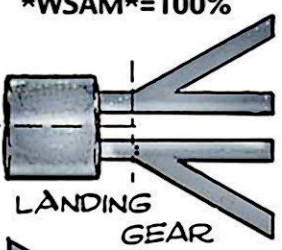

# Spirit of St. Louis

\*WSAM\*=100%

CHARLES LINDBERGH

GLUE PROPS BACK TO BACK

PROP

SPINNER

LANDING GEAR

FOLD AND GLUE