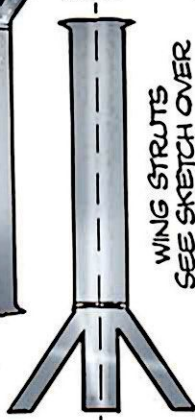

# Spirit of St. Louis

\*WSAM\*=100%

CHARLES LINDBERGH

GLUE PROPS BACK TO BACK

PROP

SPINNER

LANDING GEAR

FOLD AND GLUE

FOLD AND GLUE

CABIN STRUTS

WING STRUTS SEE SKETCH OVER

FOLD AND GLUE

more stuff at: [www.fiddlersgreen.net](http://www.fiddlersgreen.net)

WHEELS

@fiddlersgreen.net/2000

FUSELAGE