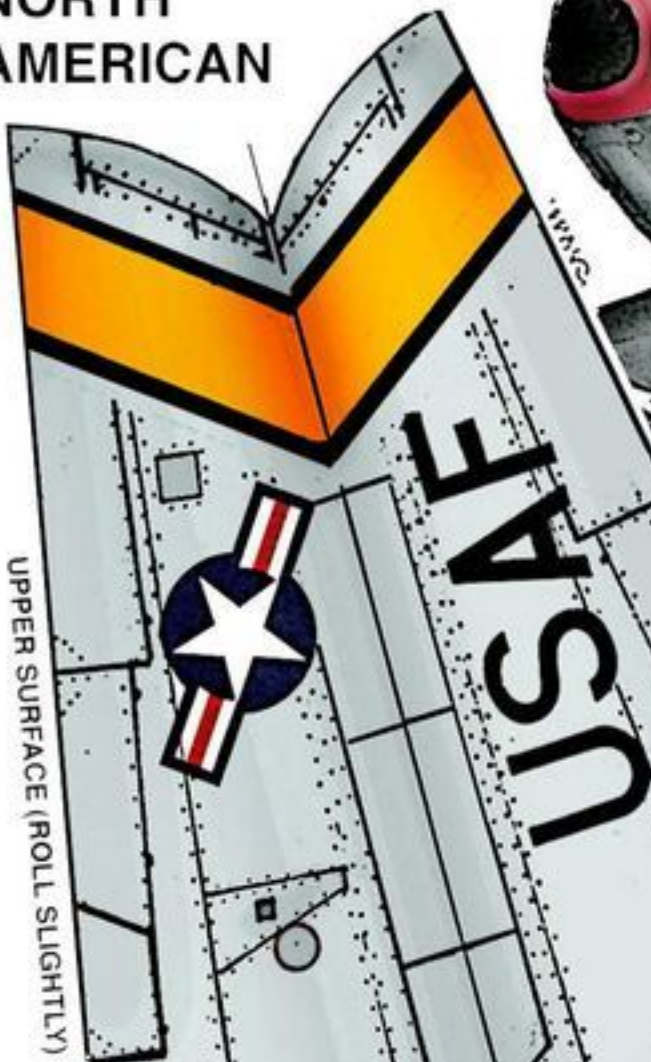

NORTH AMERICAN

SABRE JET

F-86

TYPICAL FUSELAGE CROSS SECTION

WSAM=100%
www.fiddlersgreen.net

FYN/96