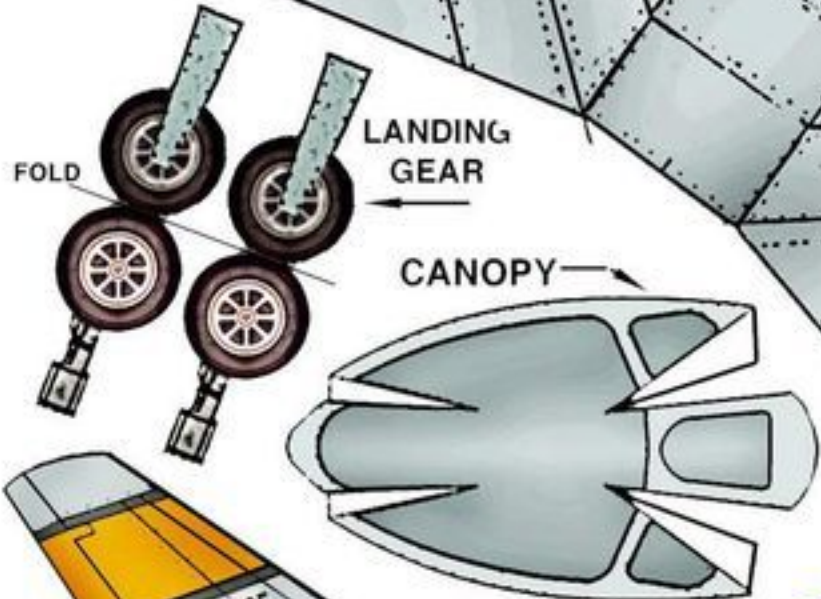

NORTH AMERICAN

SABRE JET

F-86

TYPICAL FUSELAGE CROSS SECTION

WSAM=100%
www.fiddlersgreen.net

FYN/96