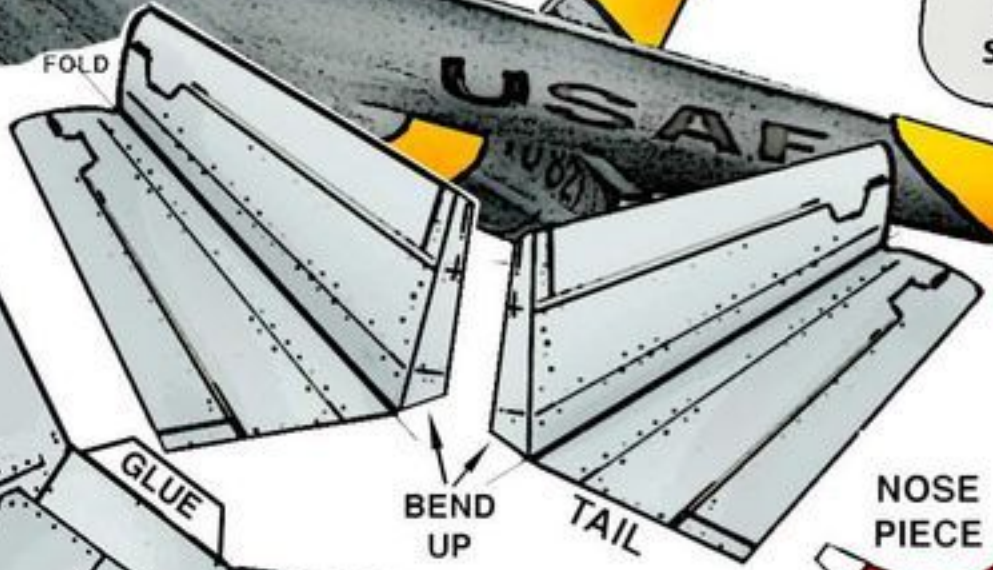

NORTH AMERICAN

SABRE JET

F-86

TYPICAL FUSELAGE CROSS SECTION

WSAM=100%
www.fiddlersgreen.net

FYN/96