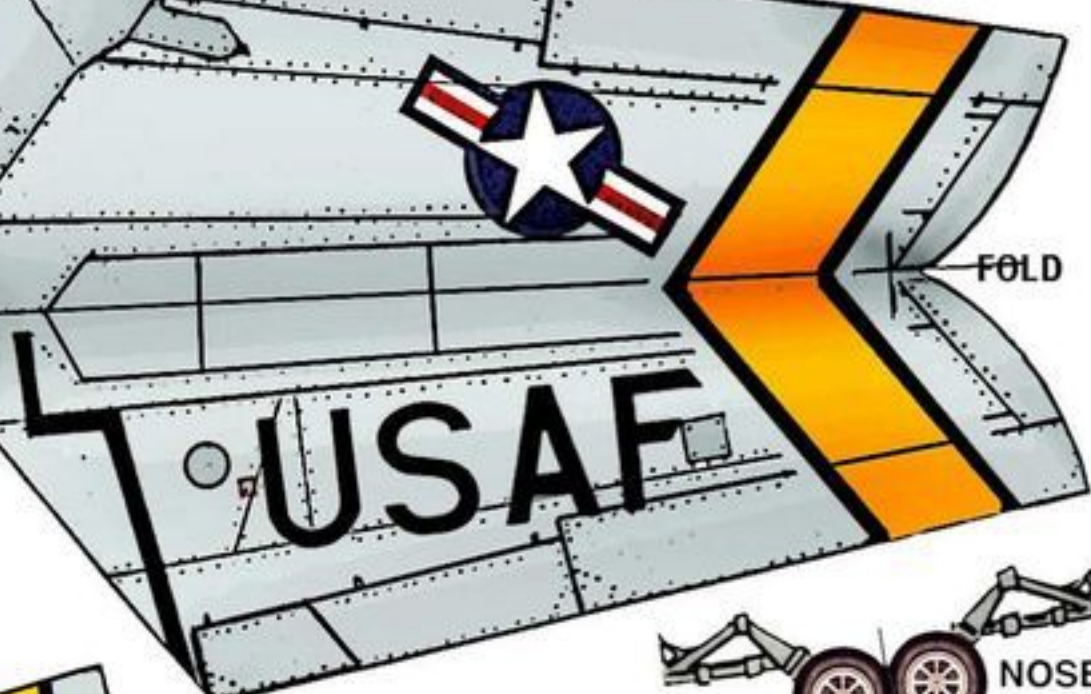

NORTH AMERICAN

SABRE JET

F-86

TYPICAL FUSELAGE CROSS SECTION

WSAM=100%
www.fiddlersgreen.net

FYN/96