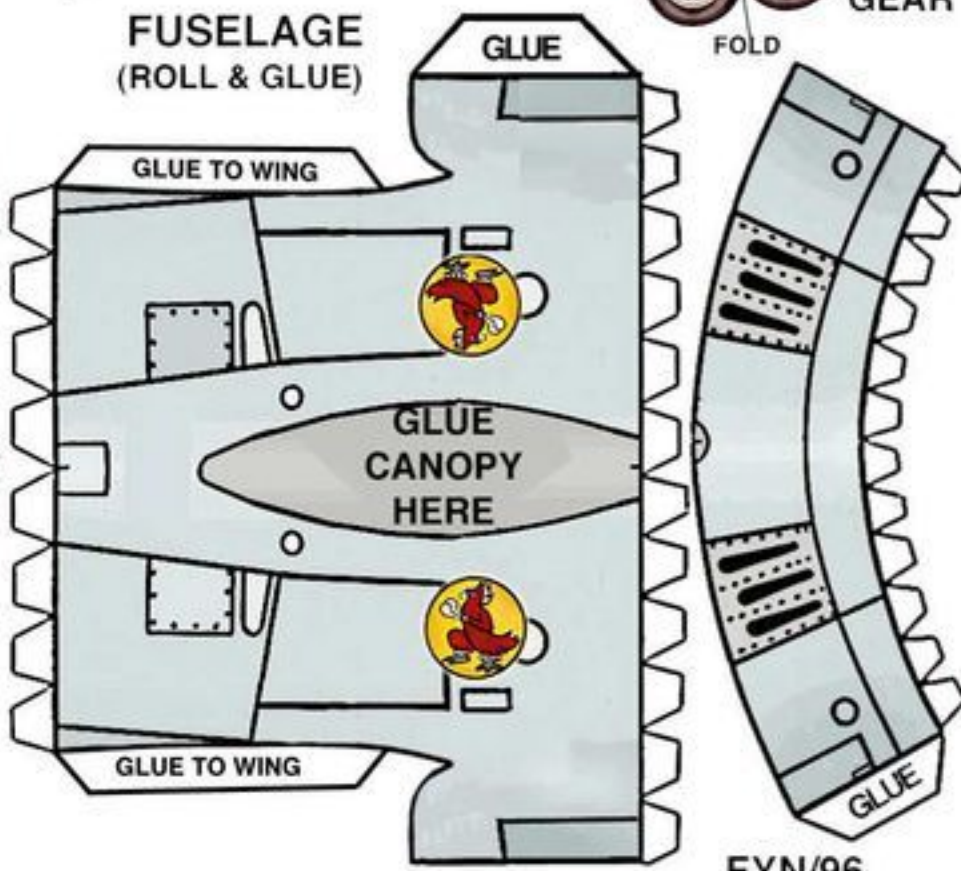

NORTH AMERICAN

SABRE JET

F-86

TYPICAL FUSELAGE CROSS SECTION

WSAM=100%
www.fiddlersgreen.net

FYN/96