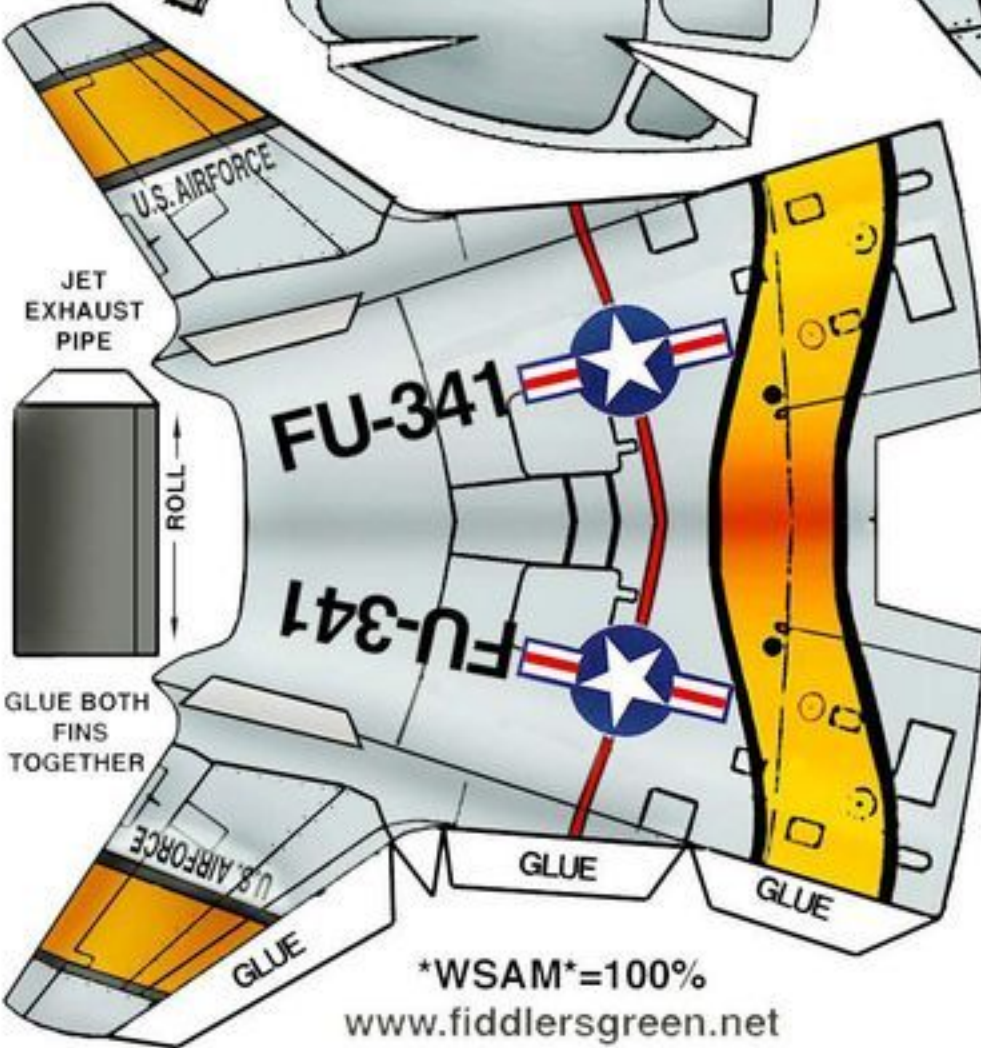

NORTH AMERICAN

SABRE JET

F-86

TYPICAL FUSELAGE CROSS SECTION

WSAM=100%
www.fiddlersgreen.net

FYN/96